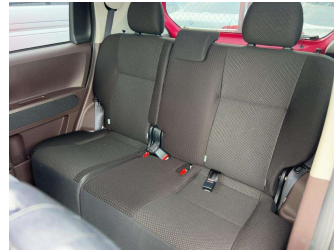

2016 Toyota Porte G

Purchase Price **\$12,990**
Includes GST, Registration & Licensing

Finance may be available on this vehicle. Ask one of our friendly staff for more information.

Gain peace of mind with Mechanical Breakdown Insurance. **Ask us how.**

Top features

- » AA Appraised
- » ABS Brakes
- » Air Conditioning
- » Car Stereo
- » Central Locking
- » Chain Driven
- » Dual Air Bags
- » Fuel Injected
- » Monsoons
- » Power Mirrors
- » Power Steering
- » Power Windows
- » Rear spoiler

Body Style	4 door, Hatchback	Reg No.	-
Odometer	50,658 km	Ext Colour	PINK
Engine	1500 cc	History	-
Fuel Type	Petrol	Seats	5 seats
Transmission	Auto	CO2 Emissions	★★★★☆
Wheels	-	126 grams/km	
VIN	-	Energy Economy	★★★★☆☆
Interior	Grey, Cloth	Annual fuel cost of \$2,120	
Safety		5.4L per 100km	
	Based on 2025 VSRR rating		Cost per year is an estimate based on petrol price of \$2.80 per litre and an average distance of 14000 km. Emissions and Energy Economy figures standardised to 3P WLTP.
		Stock ID: 15323	