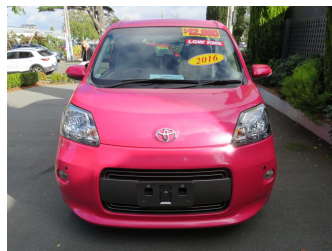

# 2016 Toyota Porte G

Purchase Price **\$12,990**  
Includes GST, Registration & Licensing

Finance may be available on this vehicle. Ask one of our friendly staff for more information.

Gain peace of mind with Mechanical Breakdown Insurance. **Ask us how.**

Body Style  
**4 door, Hatchback**

Odometer  
**50,658 km**

Engine  
**1500 cc**

Fuel Type  
**Petrol**

Transmission  
**Auto**

Wheels  
-

VIN  
-

Interior  
**Grey, Cloth**