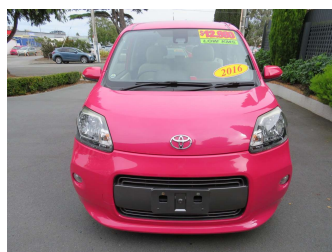

# 2016 Toyota Porte F

Purchase Price **\$12,990**  
Includes GST, Registration & Licensing

Finance may be available on this vehicle. Ask one of our friendly staff for more information.

Gain peace of mind with Mechanical Breakdown Insurance. **Ask us how.**

Body Style  
**4 door, Hatchback**

Odometer  
**52,428 km**

Engine  
**1500 cc**

Fuel Type  
**Petrol**

Transmission  
**Auto**

Wheels  
-

VIN  
-

Interior  
**Beige, Cloth**

Safety

Based on 2025 VSRR rating

Reg No.

-

Ext Colour  
**PINK**

History

-

Seats  
**5 seats**