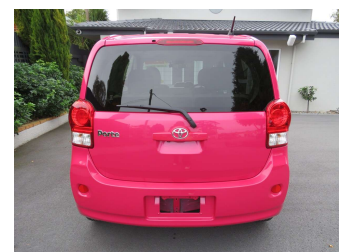

# 2016 Toyota Porte F

Purchase Price **\$12,990**  
Includes GST, Registration & Licensing

Finance may be available on this vehicle. Ask one of our friendly staff for more information.

Gain peace of mind with Mechanical Breakdown Insurance. **Ask us how.**

Body Style  
**4 door, Hatchback**

Odometer  
**52,428 km**

Engine  
**1500 cc**

Fuel Type  
**Petrol**

Transmission  
**Auto**

Wheels  
-

VIN  
-

Interior  
**Beige, Cloth**