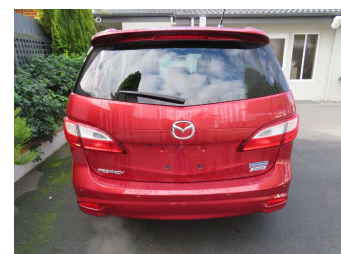

2015 Mazda Premacy 20S Skyactive

Purchase Price **\$12,990**
Includes GST, Registration & Licensing

Finance may be available on this vehicle. Ask one of our friendly staff for more information.

Gain peace of mind with Mechanical Breakdown Insurance. **Ask us how.**

Body Style
5 door, Station Wagon

Odometer
69,798 km

Engine
2000 cc

Fuel Type
Petrol

Transmission
Auto

Wheels
-

VIN
7AT0C133X26132361

Interior
Grey, Cloth