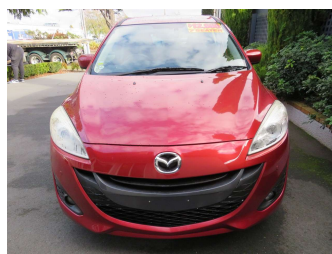

2015 Mazda Premacy 20S Skyactive

Purchase Price **\$12,990**
Includes GST, Registration & Licensing

Finance may be available on this vehicle. Ask one of our friendly staff for more information.

Gain peace of mind with Mechanical Breakdown Insurance. **Ask us how.**

Body Style
5 door, Station Wagon

Odometer
69,798 km

Engine
2000 cc

Fuel Type
Petrol

Transmission
Auto

Wheels
-

VIN
7AT0C133X26132361

Interior
Grey, Cloth