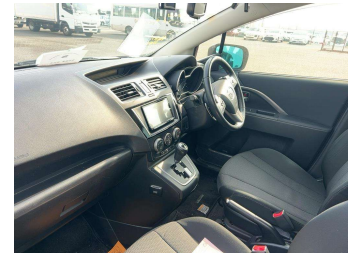

2015 Mazda Premacy 20S Skyactive

Purchase Price **\$12,990**
Includes GST, Registration & Licensing

Finance may be available on this vehicle. Ask one of our friendly staff for more information.

Gain peace of mind with Mechanical Breakdown Insurance. **Ask us how.**

Top features

- » AA Appraised
- » ABS Brakes
- » Air Conditioning
- » Alloys
- » Body Kit (Factory)
- » Car Stereo
- » Central Locking
- » Central Locking
- » Chain Driven
- » Fuel Injected
- » Monsoons
- » Multiple Airbags
- » Power Mirrors
- » Power Steering
- » Power Windows
- » Rear spoiler
- » Rear Wiper

Body Style
5 door, Station Wagon

Odometer
69,699 km

Engine
2000 cc

Fuel Type
Petrol

Transmission
Auto

Wheels
-

VIN
-

Interior
Grey, Cloth