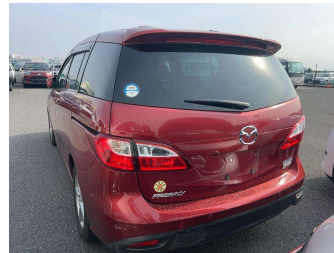

2015 Mazda Premacy 20S Skyactive

Purchase Price **\$12,990**
Includes GST, Registration & Licensing

Finance may be available on this vehicle. Ask one of our friendly staff for more information.

Gain peace of mind with Mechanical Breakdown Insurance. **Ask us how.**

Body Style
5 door, Station Wagon

Odometer
69,699 km

Engine
2000 cc

Fuel Type
Petrol

Transmission
Auto

Wheels
-

VIN
-

Interior
Grey, Cloth