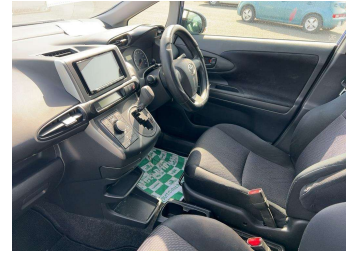

2012 Toyota Wish 1.8S

Purchase Price **\$13,990**
Includes GST, Registration & Licensing

Finance may be available on this vehicle. Ask one of our friendly staff for more information.

Gain peace of mind with Mechanical Breakdown Insurance. **Ask us how.**

Top features

- » 7 Seater
- » AA Appraised
- » ABS Brakes
- » Air Conditioning
- » Alloys
- » Body Kit (Factory)
- » Car Stereo
- » CD Player
- » Central Locking
- » Central Locking
- » Chain Driven
- » ESC
- » Fuel Injected
- » Monsoons
- » Multiple Airbags
- » Power Mirrors
- » Power Steering
- » Power Windows

Body Style
5 door, Station Wagon

Odometer
79,244 km

Engine
1800 cc

Fuel Type
Petrol

Transmission
Auto

Wheels
-

VIN
-

Interior
Grey, Cloth