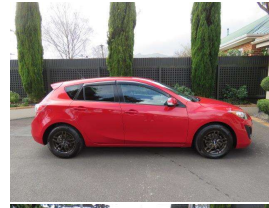

2009 Mazda AXELA SPORT 20S

VEHICLE INFORMATION

Cash Price

Includes GST,
Registration &
Licensing

\$13,990

Finance may be
available on this
vehicle.

Ask one of our
friendly staff for
more information.

Gain peace of mind
with Mechanical
Breakdown Insurance.
Ask us how.

Body

5 door, Hatchback

Odometer

16,137 km

Engine

2000 cc

Fuel Type

Petrol

Ext Colour

Red

History

-

Seats

5 seats

Interior

Grey