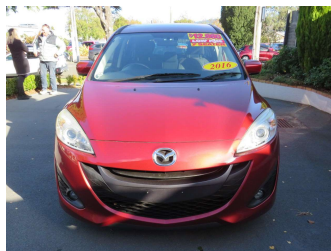

2016 Mazda Premacy 20S- Skyactive

Purchase Price **\$12,990**
Includes GST, Registration & Licensing

Finance may be available on this vehicle. Ask one of our friendly staff for more information.

Gain peace of mind with Mechanical Breakdown Insurance. **Ask us how.**

Body Style
5 door, Station Wagon

Odometer
79,935 km

Engine
2000 cc

Fuel Type
Petrol

Transmission
Auto

Wheels
-

VIN
7AT0C133X26134966

Interior
Grey, Cloth

Safety

Based on 2025 VSRR rating

Reg No.
FOX EY1

Ext Colour
Red

History
Ex-Overseas

Seats
7 seats

CO2 Emissions
★★★★☆
163 grams/km

Energy Economy
★★☆☆☆