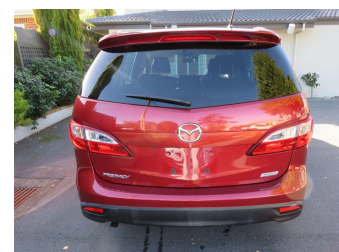

2016 Mazda Premacy 20S- Skyactive

Purchase Price **\$12,990**
Includes GST, Registration & Licensing

Finance may be available on this vehicle. Ask one of our friendly staff for more information.

Gain peace of mind with Mechanical Breakdown Insurance. **Ask us how.**

Body Style
5 door, Station Wagon

Odometer
79,850 km

Engine
2000 cc

Fuel Type
Petrol

Transmission
Auto

Wheels
-

VIN
-

Interior
Grey, Cloth