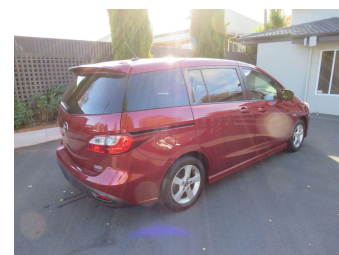

2016 Mazda Premacy 20S- Skyactive

Purchase Price **\$12,990**
Includes GST, Registration & Licensing

Finance may be available on this vehicle. Ask one of our friendly staff for more information.

Gain peace of mind with Mechanical Breakdown Insurance. **Ask us how.**

Body Style
5 door, Station Wagon

Odometer
79,850 km

Engine
2000 cc

Fuel Type
Petrol

Transmission
Auto

Wheels
-

VIN
-

Interior
Grey, Cloth