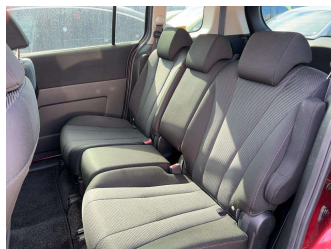

2016 Mazda Premacy 20S- Skyactive

Purchase Price **$12,990**
Includes GST, Registration & Licensing

Finance may be available on this vehicle. Ask one of our friendly staff for more information.

Gain peace of mind with Mechanical Breakdown Insurance. **Ask us how.**

Top features

- » AA Appraised
- » ABS Brakes
- » Air Conditioning
- » Alloys
- » Body Kit (Factory)
- » Car Stereo
- » Central Locking
- » Central Locking
- » Chain Driven
- » Cruise Control
- » Multiple Airbags
- » Power Mirrors
- » Power Steering
- » Power Windows
- » Rear spoiler
- » Rear Wiper

Body Style
5 door, Station Wagon

Odometer
79,850 km

Engine
2000 cc

Fuel Type
Petrol

Transmission
Auto

Wheels
-

VIN
-

Interior
Grey, Cloth

Safety

Based on 2025 VSRR rating

Reg No.

-

Ext Colour
Red

History

-

Seats
7 seats

CO2 Emissions
★★★★☆
163 grams/km

Energy Economy
★★★☆☆

Annual fuel cost of $2,740
7L per 100km

Cost per year is an estimate based on petrol price of $2.80 per litre and an average distance of 14000 km. Emissions and Energy Economy figures standardised to 3P WLTP.

Stock ID: 15336

Upper Hutt Car Sales | Phone 04 528 7335 | Email uhcs@xtra.co.nz
15 King Street, Ebdentown, Upper Hutt 5018, New Zealand
www.upperhuttcarsales.co.nz