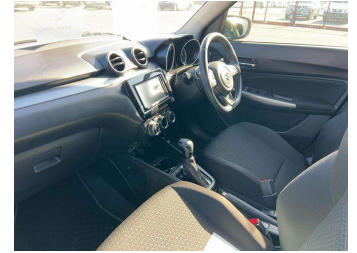

2017 Suzuki SWIFT XL

Purchase Price **\$14,990**
Includes GST, Registration & Licensing

Finance may be available on this vehicle. Ask one of our friendly staff for more information.

Gain peace of mind with Mechanical Breakdown Insurance. **Ask us how.**

Top features

- » AA Appraised
- » ABS Brakes
- » Air Conditioning
- » Car Stereo
- » Central Locking
- » Central Locking
- » Chain Driven
- » Dual Air Bags
- » Fuel Injected
- » New Shape
- » New Shape
- » Power Mirrors
- » Power Steering
- » Power Windows
- » Rear Wiper
- » Reversing Camera

Body Style
5 door, Hatchback

Odometer
49,791 km

Engine
1200 cc

Fuel Type
Petrol

Transmission
Auto

Wheels
-

VIN
-

Interior
Grey, Cloth