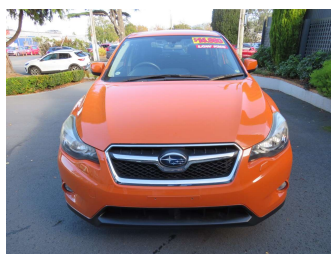

# 2013 Subaru Xv 2.0i 4WD

**Purchase Price** **\$14,990**  
Includes GST, Registration & Licensing

Finance may be available on this vehicle. Ask one of our friendly staff for more information.

Gain peace of mind with Mechanical Breakdown Insurance. **Ask us how.**

**Top features**

- » AA Appraised
- » ABS Brakes
- » Air Conditioning
- » Alloys
- » Body Kit (Factory)
- » Car Stereo
- » Central Locking
- » Central Locking
- » Chain Driven
- » Cruise Control
- » Dual Air Bags
- » Four Wheel Drive
- » Fuel Injected
- » Monsoons
- » Power Mirrors
- » Power Steering
- » Power Windows
- » Rear spoiler

Body Style  
**5 door, Station Wagon**

Odometer  
**75,432 km**

Engine  
**2000 cc**

Fuel Type  
**Petrol**

Transmission  
**Auto**

Wheels  
-

VIN  
**7AT0GF1XX26032342**

Interior  
**Grey**