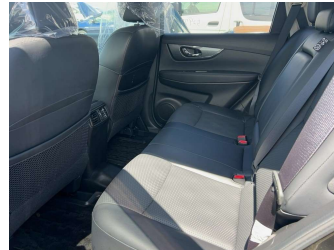

2015 Nissan X-Trail 20X

Purchase Price **$16,990**
Includes GST, Registration & Licensing

Finance may be available on this vehicle. Ask one of our friendly staff for more information.

Gain peace of mind with Mechanical Breakdown Insurance. **Ask us how.**

Top features

- » AA Appraised
- » ABS Brakes
- » Air Conditioning
- » Alloys
- » Car Stereo
- » Central Locking
- » Central Locking
- » Chain Driven
- » Cruise Control
- » Dual Air Bags
- » Four Wheel Drive
- » Monsoons
- » Power Mirrors
- » Power Steering
- » Power Windows
- » Rear spoiler
- » Rear Wiper
- » Reversing Camera

Body Style
5 door, RV/SUV

Odometer
39,842 km

Engine
2000 cc

Fuel Type
Petrol

Transmission
Auto

Wheels
-

VIN
-

Interior
Black, Leather

Safety

Based on 2025 UCSR rating for 14-22 models

Reg No.
-

Ext Colour
Green

History
Ex-Overseas

Seats
5 seats

CO2 Emissions
★★★★☆
165 grams/km

Energy Economy
★★★☆☆
Annual fuel cost of $2,780
7.1L per 100km

Cost per year is an estimate based on petrol price of $2.80 per litre and an average distance of 14000 km. Emissions and Energy Economy figures standardised to 3P WLTP.

Stock ID: 15397

Upper Hutt Car Sales | Phone 04 528 7335 | Email uhcs@xtra.co.nz
15 King Street, Ebdentown, Upper Hutt 5018, New Zealand
www.upperhuttcarsales.co.nz