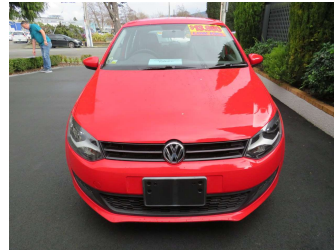

2012 VW POLO TSI COMFORT LINE

Purchase Price **\$13,990**
Includes GST, Registration & Licensing

Finance may be available on this vehicle. Ask one of our friendly staff for more information.

Gain peace of mind with Mechanical Breakdown Insurance. **Ask us how.**

Body Style
5 door, Hatchback

Odometer
5,433 km

Engine
1200 cc

Fuel Type
Petrol

Transmission
Auto

Wheels
-

VIN
WVWZZZ6RZCU034185

Interior
Grey, Cloth