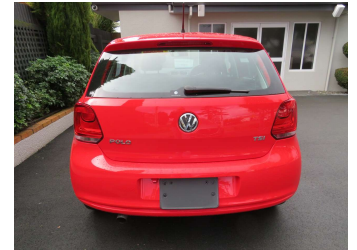

2012 VW POLO TSI COMFORT LINE

Purchase Price **\$13,990**
Includes GST, Registration & Licensing

Finance may be available on this vehicle. Ask one of our friendly staff for more information.

Gain peace of mind with Mechanical Breakdown Insurance. **Ask us how.**

Body Style
5 door, Hatchback

Odometer
5,433 km

Engine
1200 cc

Fuel Type
Petrol

Transmission
Auto

Wheels
-

VIN
WVWZZZ6RZCU034185

Interior
Grey, Cloth