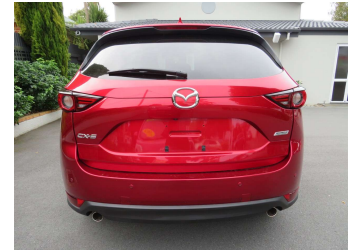

2017 Mazda CX-5 25S L PACKAGE

Purchase Price **\$25,990**
Includes GST, Registration & Licensing

Finance may be available on this vehicle. Ask one of our friendly staff for more information.

Gain peace of mind with Mechanical Breakdown Insurance. **Ask us how.**

Top features

- » AA Appraised
- » ABS Brakes
- » Air Conditioning
- » Alloys
- » Car Stereo
- » Central Locking
- » Central Locking
- » Chain Driven
- » Cruise Control
- » Fuel Injected
- » Multiple Airbags
- » New Shape
- » Power Mirrors
- » Power Steering
- » Power Windows
- » Rear spoiler
- » Rear Wiper
- » Reversing Camera

Body Style
5 door, RV/SUV

Odometer
67,035 km

Engine
2500 cc

Fuel Type
Petrol

Transmission
Auto

Wheels
-

VIN
-

Interior
Beige, Leather