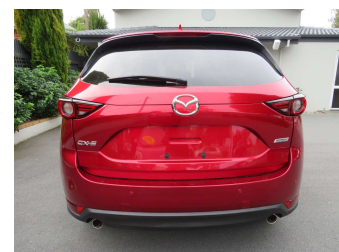

# 2017 Mazda CX-5 25S L PACKAGE

Purchase Price **\$25,990**  
Includes GST, Registration & Licensing

Finance may be available on this vehicle. Ask one of our friendly staff for more information.

Gain peace of mind with Mechanical Breakdown Insurance. **Ask us how.**

Body Style  
**5 door, RV/SUV**

Odometer  
**67,035 km**

Engine  
**2500 cc**

Fuel Type  
**Petrol**

Transmission  
**Auto**

Wheels  
-

VIN  
-

Interior  
**Beige, Leather**