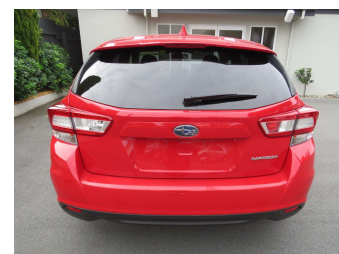

2017 Subaru IMPREZA Sport 1.6

Purchase Price **\$18,990**
Includes GST, Registration & Licensing

Finance may be available on this vehicle. Ask one of our friendly staff for more information.

Gain peace of mind with Mechanical Breakdown Insurance. **Ask us how.**

Body Style
5 door, Hatchback

Odometer
8,476 km

Engine
1600 cc

Fuel Type
Petrol

Transmission
Auto

Wheels
-

VIN
7AT0GF09X26006461

Interior
Grey, Cloth