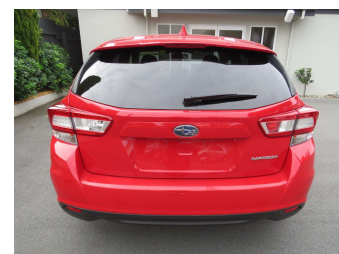

2017 Subaru IMPREZA Sport 1.6

Purchase Price **\$18,990**
Includes GST, Registration & Licensing

Finance may be available on this vehicle. Ask one of our friendly staff for more information.

Gain peace of mind with Mechanical Breakdown Insurance. **Ask us how.**

Body Style
5 door, Hatchback

Odometer
8,315 km

Engine
1600 cc

Fuel Type
Petrol

Transmission
Auto

Wheels
-

VIN
-

Interior
Grey, Cloth